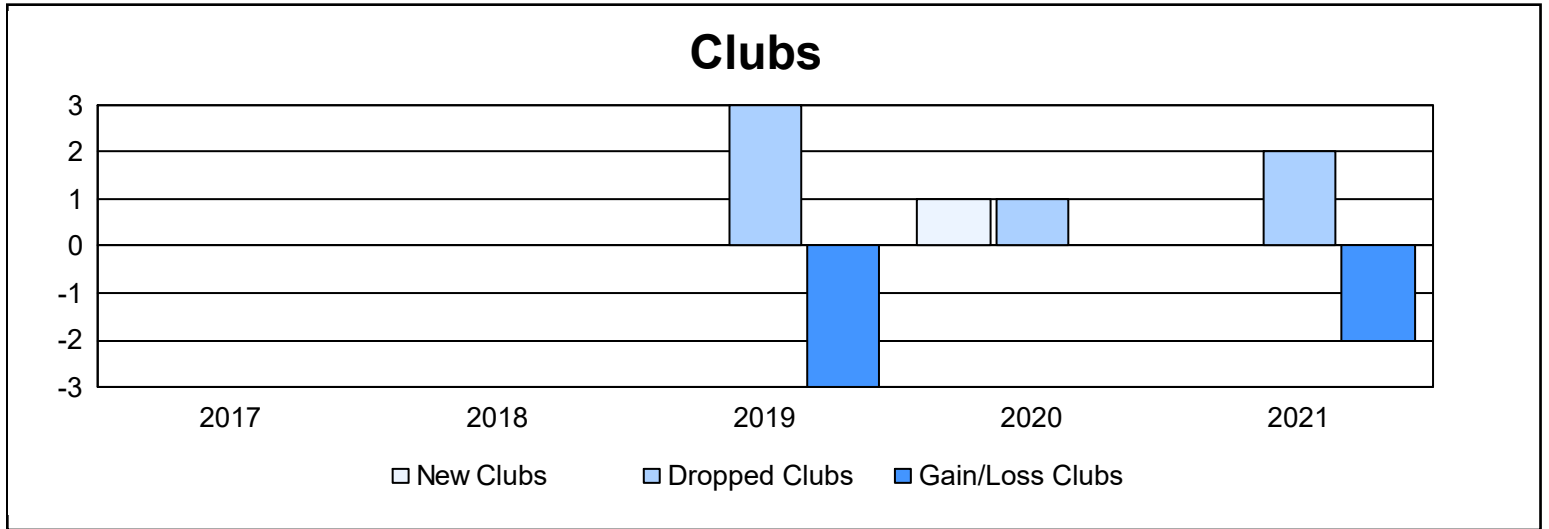

Year	New Clubs	Dropped Clubs	Gain/ Loss Clubs	New Members	Charter Members	Reinstate Members	Transfer Members	Total Member Added	Total Members Dropped	Gain/ Loss Members
2016-2017	0	0	0	145	1	2	9	157	186	-29
2017-2018	0	0	0	97	2	0	7	106	174	-68
2018-2019	0	3	-3	106	0	5	5	116	182	-66
2019-2020	1	1	0	111	25	4	6	146	128	18
2020-2021	0	2	-2	82	2	4	2	90	166	-76
<b>Average</b>	<b>0</b>	<b>1</b>	<b>-1</b>	<b>108</b>	<b>6</b>	<b>3</b>	<b>6</b>	<b>123</b>	<b>167</b>	<b>-44</b>

### Membership Composition June 2021 Cumulative