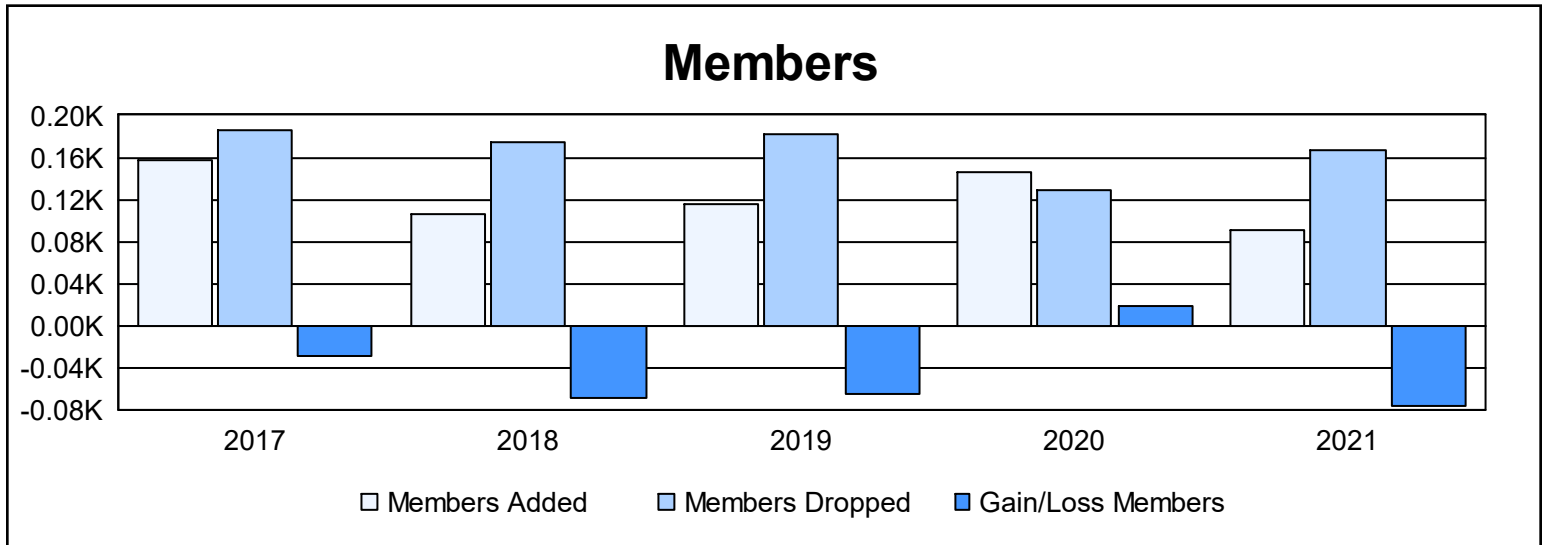

Year	New Clubs	Dropped Clubs	Gain/ Loss Clubs	New Members	Charter Members	Reinstate Members	Transfer Members	Total Member Added	Total Members Dropped	Gain/ Loss Members
2016-2017	0	0	0	145	1	2	9	157	186	-29
2017-2018	0	0	0	97	2	0	7	106	174	-68
2018-2019	0	3	-3	106	0	5	5	116	182	-66
2019-2020	1	1	0	111	25	4	6	146	128	18
2020-2021	0	2	-2	82	2	4	2	90	166	-76
<b>Average</b>	<b>0</b>	<b>1</b>	<b>-1</b>	<b>108</b>	<b>6</b>	<b>3</b>	<b>6</b>	<b>123</b>	<b>167</b>	<b>-44</b>

### Membership Composition June 2021 Cumulative